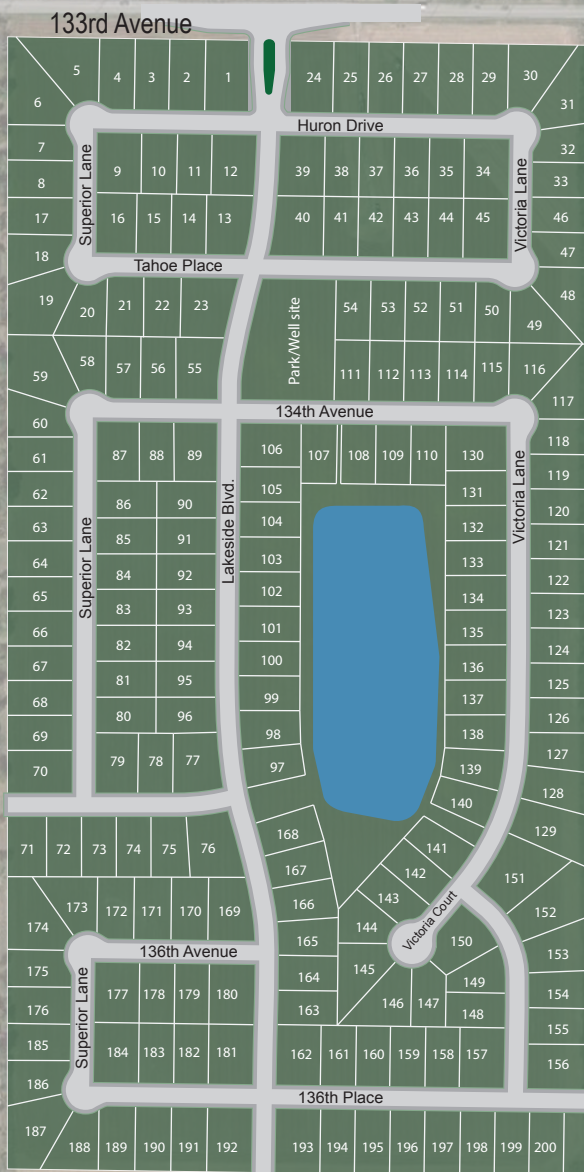

Lakeside

of Cedar Lake

Lemon Lake County Park

-Single Family Lots

-Crown Point Schools

-Cedar Lake Utilities

-Available 2017

Diamond Peak HOMES
Collaborative Real Estate Group
 (219) 779-9464
DiamondPeakHomes.com